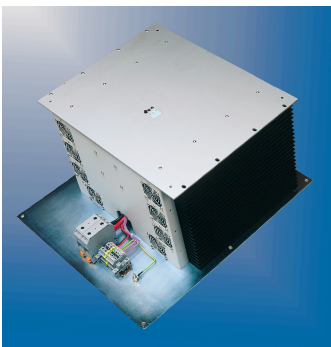

Switchmode DC(AC)/DC Converters • DC(AC)/AC Inverters • DC(AC)/DC Battery Chargers
Thyristor-controlled Battery Chargers & Power Supplies • Step-up Converters • Static Switches

FOR IMMEDIATE RELEASE

Industrial DC/AC Sine Wave Inverters with 3-Phase Output

Ashland, MA -- Schaefer, Inc. announces the IV Series of DC/AC inverters. The design of the IV Series synchronizes three individual switch mode inverters and three output transformers, for a symmetrical 3-phase output. The transformers provide input/output isolation, while transforming the voltages to user required outputs.

Over 150 standard models are available with power ratings ranging from 600VA to 30kVA. Eight different input ranges, encompassing from 20VDC to 800VDC are standard, with a choice of 3x200VAC, 3x400VAC, or 3X480VAC outputs.

Housed in modular systems with interchangeable inverters, the IV Series features the ability to select either adjustable/programmable, fixed, or synchronized frequencies, allows for unsymmetrical load configurations, and has surge power capability.